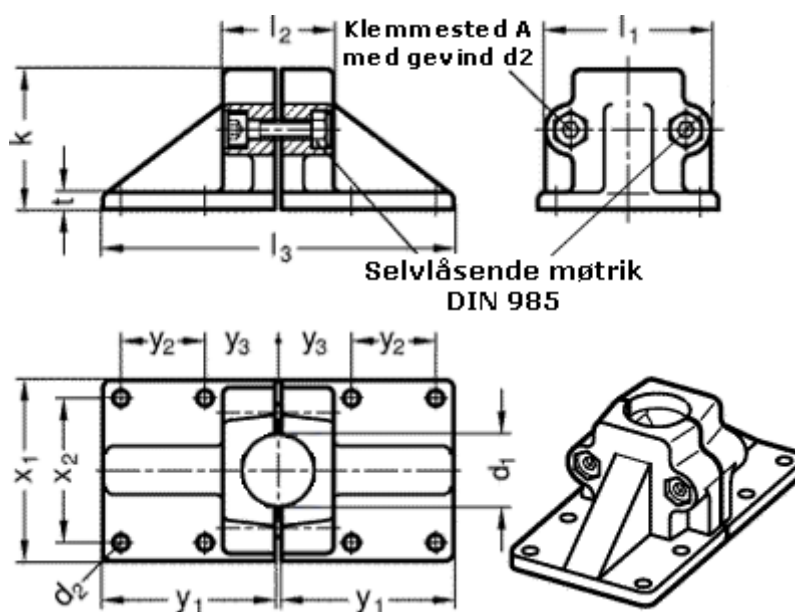

Article number: 20167B422BL

Description: Wide base clamp GN167-B42-2-BL  
GN167

## Measures

$d_1 = B42$	$x_1 = 115$
$d_2 = 11$	$x_2 = 90$
$d_3 = M10$	$y_1 = 108$
$k = 91$	$y_2 = 50$
$l_1 = 98$	$y_3 = 45$
$l_2 = 70$	
$l_3 = 218$	
$t = 14$	